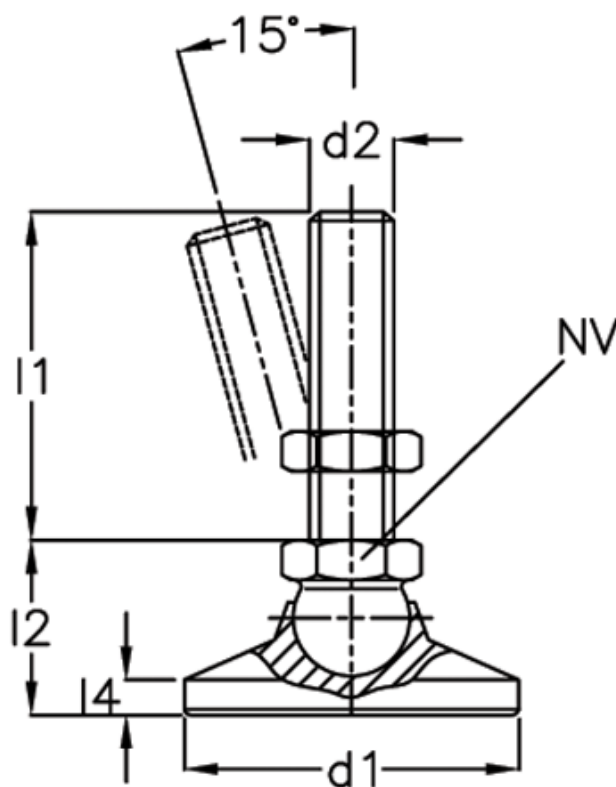

Article number: 20343260M2098KS  
Description: E+G Levelling foot  
GN 343.2-60-M20-98-KS  
Note: 0

## Measures

d1 = 60  
d2 = M20  
l1 = 98  
l2 = -  
l3 = 37.5  
l4 = -  
l5 = 10  
NV = 24

Static load = 95  
Weight in (g) = 550